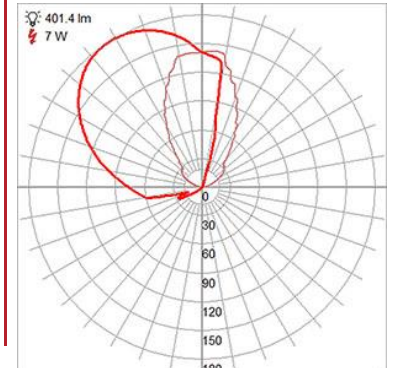

Quantity: _____

Notes:

PRODUCT MEASUREMENTS

FIXTURE	BACKPLATE / CANOPY
Length:	Length
Width: 8.25"	Width:
Diameter	Diameter:
Height: 12"	Height:
Extension: 3"	
Overall Height:	

TECHNICAL SPECIFICATIONS

SPECIFICATIONS

LINE DRAWING

IES FILE

Additional Notes:

Optional Color Temperature 100 Piece Minimum Order Quantity;
Custom Finish 100 Piece Minimum Order Quantity

In addition to Access Lighting's purchase and warranty terms and conditions, by signing below or placing an order, you agree that you are authorized to bind the entity placing any order and acknowledge the following: All of sizes and measurements are approximate and all images are for illustrative purposes only. In the event of an inconsistency, the "Product Measurements" section controls. There also may be slight differences in the colors and designs compared to the displayed and printed images.