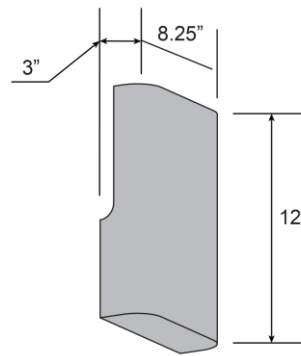

LINE DRAWING